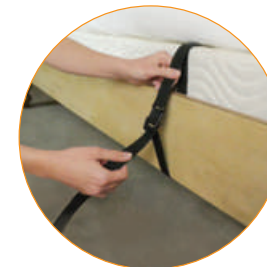

EZ SWIVEL OVERBED TABLE™

Arm pivots and tray swivels 360°

Cup holder, tablet holder, & organizer pouch

Large oversized tray

Included safety strap

Height adjustable