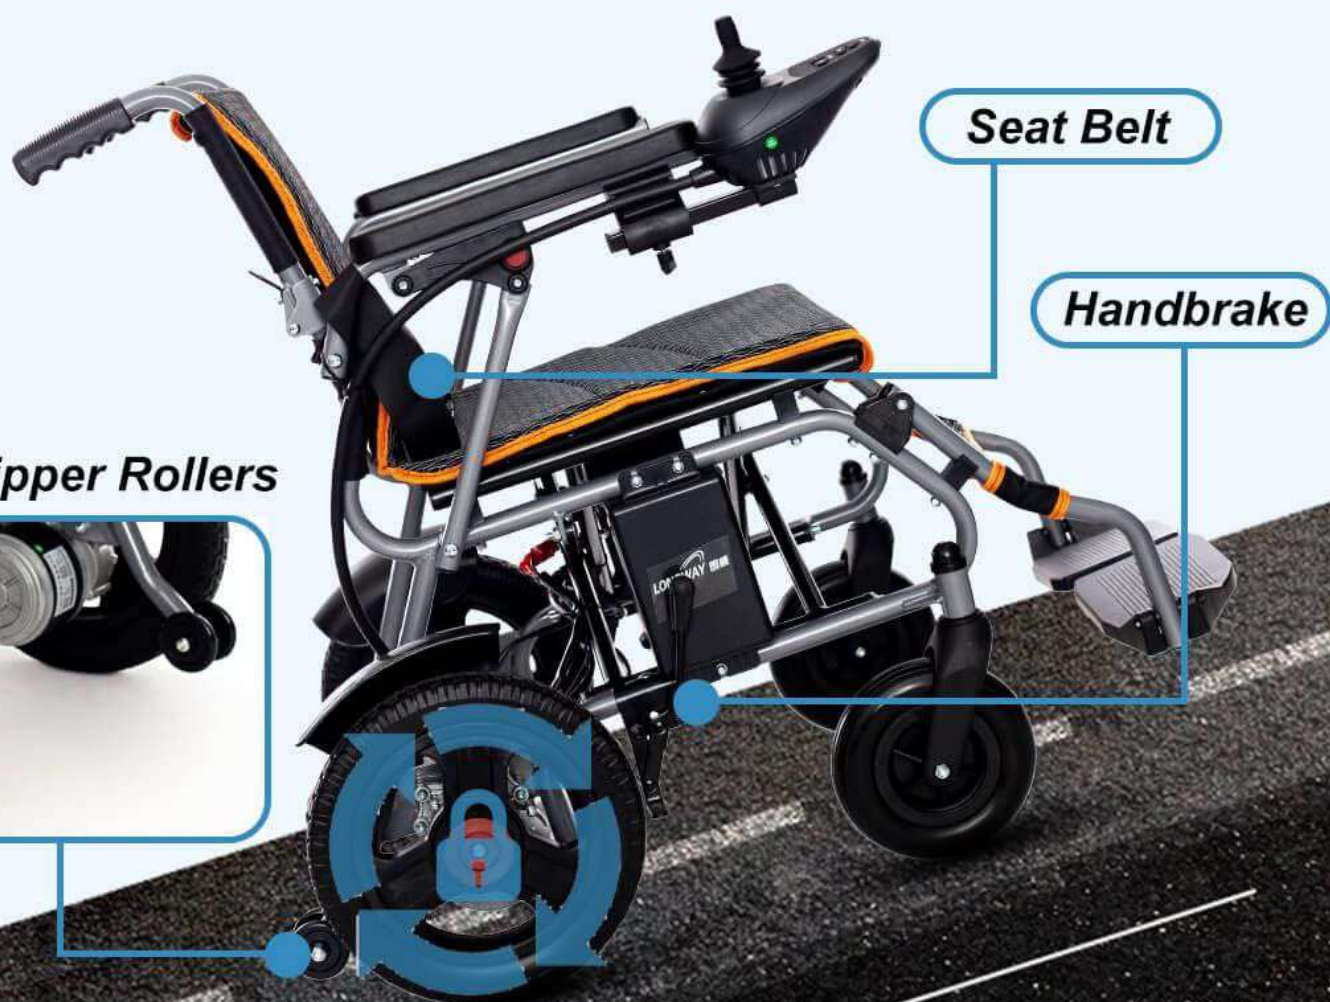

Compact Design/Fast Folding

It is about the size of a suitcase and is very convenient for storage and travel.

Cruise Approved

Airline Approved

Fit in Most Trunks of Car

66 lbs Total Weight Including The Battery

Safe Electromagnetic Brakes

When you release the controller, the wheelchair can stop instantly.

Safe for user when on slope.

The anti-tipper can keep the balance and stability of the chair.

Anti-Tipper Rollers

Seat Belt

Handbrake

SAFE SLOPE 8°

Anti-Puncture Wear-Resistant Tire

Sturdy, stab-resistant, wear-resistant and anti-aging

Apply to Different Road!

Grass Land

Snow Road

Decelerate

Charging Port

Smoothing Start

Easy to Operate

12Ah High Capacity Battery

Provides Extra Distance Up To 9 miles

5 MPH
Maximum Speed

Dual 250W Powerful Motor