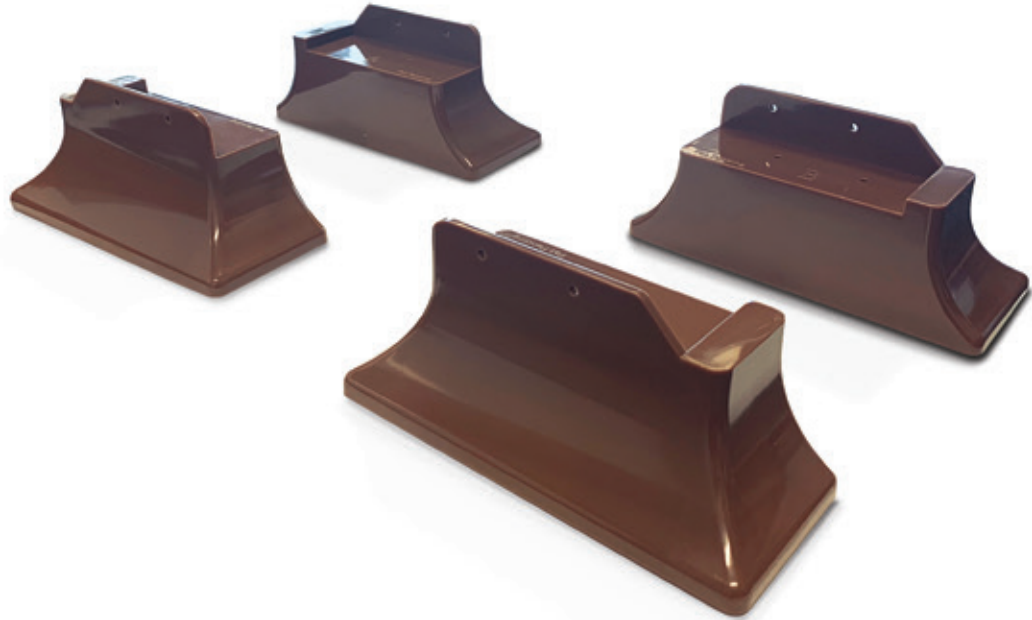

RECLINER RISERS™

PRODUCT #2096

FEATURES

ROCKER LIMITER – LIMITS THE FORWARD TILT

SLIP-RESISTANT PADS

RAISE YOUR RECLINER UP TO 6"

FITS MOST RECLINERS

INCREASES RECLINER HEIGHT
MAKES STANDING OR SITTING EASY

SPECIFICATIONS

- **Riser Dimensions:**
1.75" high × 2.5" wide × 6" long
- **Weight Capacity**
(including furniture): 800 lbs
- **Package Dimensions:**
12" L × 5" W × 3" H; 0.9 lbs
- **Case of 10 Dimensions:**
26" L × 11" W × 6" H; 9 lbs