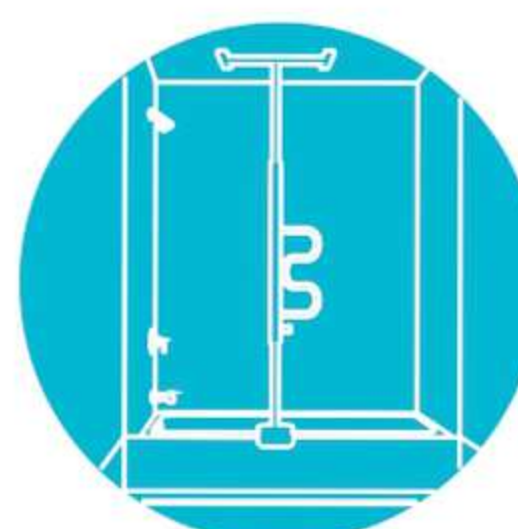

# BATHTUB SECURITY POLE & CURVE GRAB BAR™

NEW

## FEATURES

CLAMPS TO 3" – 7" EDGE OF TUB

SUPPORTS UP TO 300 LBS

TENSION MOUNTED –  
NO SCREWS OR DRILLING

ADJUSTS TO FIT 7' – 9' CEILINGS

MAKES SITTING AND STANDING EASY

LADDER GRIP ROTATES  
& LOCKS EVERY 45°

## SPECIFICATIONS

- **Materials:** Rust resistant zinc plated steel with durable powder coat finish
- **Fits Ceiling Heights:** Range of 7'-9' ft.
- **Weight of Product:** 22 lbs
- **Package Dimensions:** 55.9" L × 13.5" W × 2.95" H; 24 lbs
- **Case of 2 Dimensions:** 56.69" L × 14.17" W × 7.28" H; 52 lbs