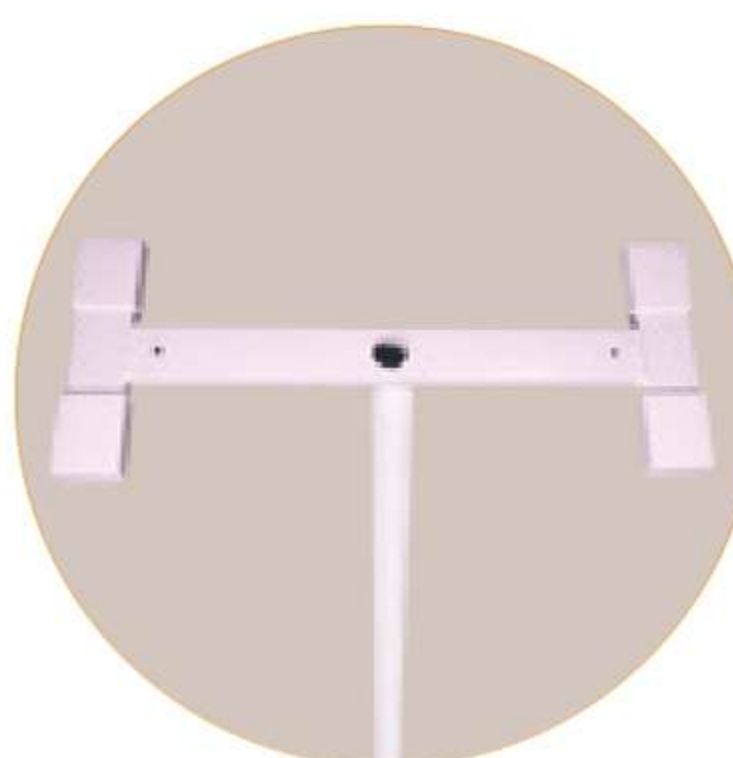

# BATHTUB SECURITY POLE & CURVE GRAB BAR™

NEW

## FEATURES

CLAMPS TO 3" – 7" EDGE OF TUB

SUPPORTS UP TO 300 LBS

TENSION MOUNTED –  
NO SCREWS OR DRILLING

ADJUSTS TO FIT 7' – 9' CEILINGS

MAKES SITTING AND STANDING EASY

LADDER GRIP ROTATES  
& LOCKS EVERY 45°

## SPECIFICATIONS

- **Materials:** Rust resistant zinc plated steel with durable powder coat finish
- **Fits Ceiling Heights:** Range of 7'-9' ft.
- **Weight of Product:** 22 lbs
- **Package Dimensions:** 55.9" L × 13.5" W × 2.95" H; 24 lbs
- **Case of 2 Dimensions:** 56.69" L × 14.17" W × 7.28" H; 52 lbs

## COLOR

 WHITE #1120-W

PRODUCT #1120