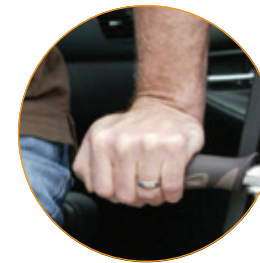

## FEATURES

FITS IN MOST DOOR STRIKERS

SUPPORTS UP TO 500 LBS

NO-SLIP ERGONOMIC GRIP

INCLUDES FLASHLIGHT

STAND & SIT EASILY FROM ANY VEHICLE