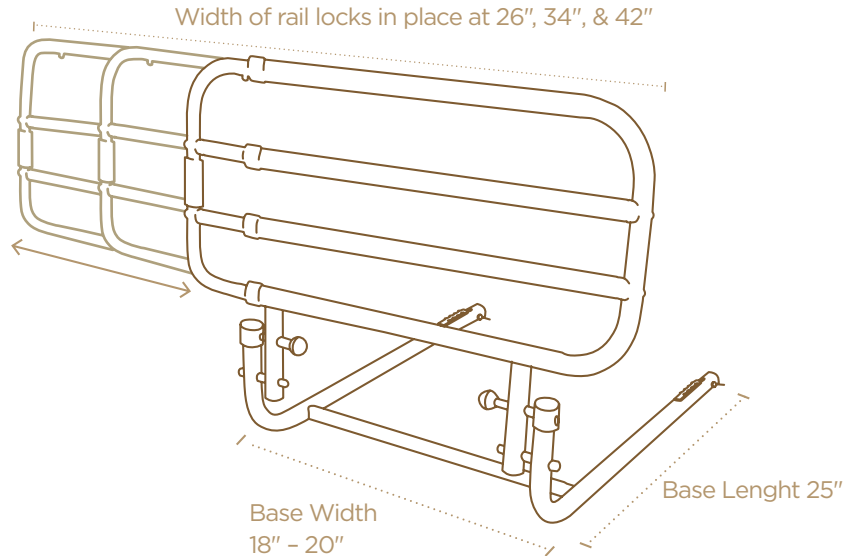

SLEEP SAFE

HOME BED RAIL™

PRODUCT #7600

SPECIFICATIONS

PRODUCT FEATURES

TWO PRODUCTS IN ONE
Bed handle extends in length for protection at night

RAIL PIVOTS
Rail pivots 180° down and out of the way when not in use

DESIGNER ORGANIZER POUCH
Leather-like organizer pouch keeps handy items close by & doesn't spill when rail pivots

SAFETY STRAP
Secures to the bed frame with included safety strap

BED TYPES

Attaches to most any bed with included safety strap. Only use with 12"-16" mattresses*

WEIGHT CAPACITY

Supports up to 300 lbs

PRODUCT WEIGHT

Product weighs 14 lbs

PACKAGE DIMENSIONS

28" L
21" W
6" H

*NOT INTENDED FOR USE ON ADJUSTABLE BEDS OR BEDS WITH EXTRA SOFT MATTRESSES