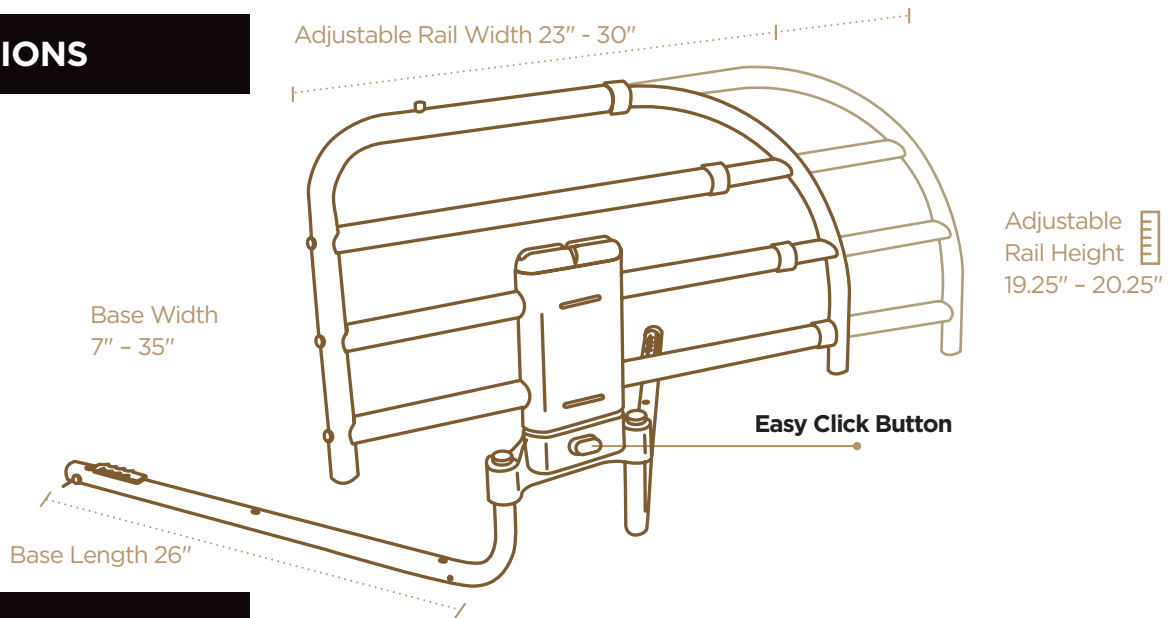

FREEDOM CLICK

EXTENDABLE BED RAIL™

NEW

FITS REGULAR
&
ADJUSTABLE BEDS

PRODUCT #7965

PG 3

SPECIFICATIONS

PRODUCT FEATURES

RAIL EXTENDS

Bed Rail extends in length from 23"-30" for fall prevention at night

SECURES TO MOST BEDS

Handle secures to most any bed with safety strap or screws

RELEASE BUTTON

Easy Click button makes it simple to remove the rail from the base

CUP HOLDER & ORGANIZER BIN

Leather-like organizer pouch & cup holder keeps items close by

BED TYPES

Regular & Adjustable/
Platform Beds - Only use with 8"-14" Mattresses*

WEIGHT CAPACITY

Supports up to 300 lbs

PRODUCT WEIGHT

Product weighs 13.5 lbs

PACKAGE DIMENSIONS

29" L
14" W
2.8" H

*NOT INTENDED FOR BEDS WITH EXTRA SOFT MATTRESSES