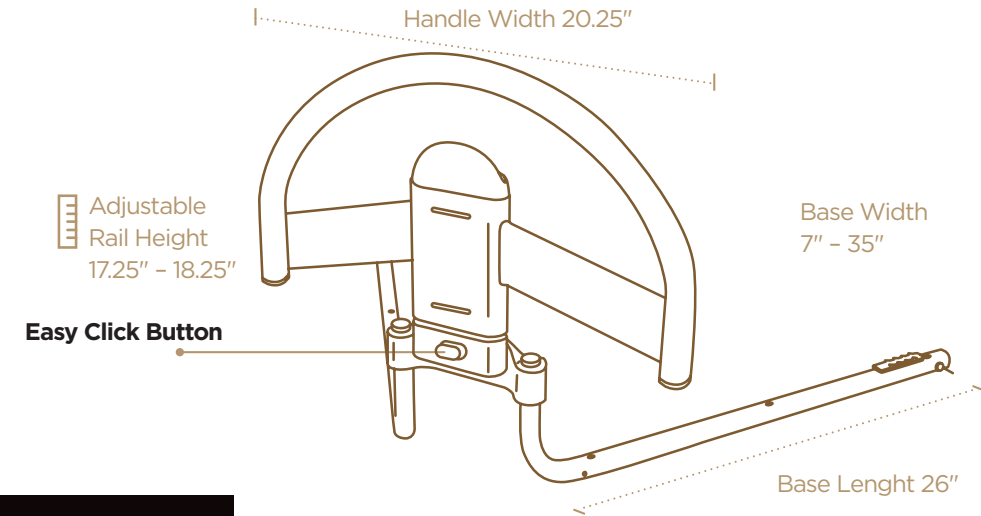

FREEDOM CLICK BED HANDLE™

NEW

PRODUCT #7960

SPECIFICATIONS

PRODUCT FEATURES

CUP HOLDER & ORGANIZER
Leather-like organizer pouch & cup holder keeps items close by

SECURES TO MOST BEDS
Handle secures to most any bed with safety strap or screws

RELEASE BUTTON
Easy Click button makes it simple to remove the handle from the base

SAFETY SUPPORT
Bed Handle supports up to 300 lbs. to stand safely

BED TYPES

Regular & Adjustable/
Platform Beds - Only use with 8"-14" Mattresses*

WEIGHT CAPACITY

Supports up to 300 lbs

PRODUCT WEIGHT

Product weighs 11 lbs

PACKAGE DIMENSIONS

29" L
12.36" W
2.10" H

*NOT INTENDED FOR BEDS WITH EXTRA SOFT MATTRESSES