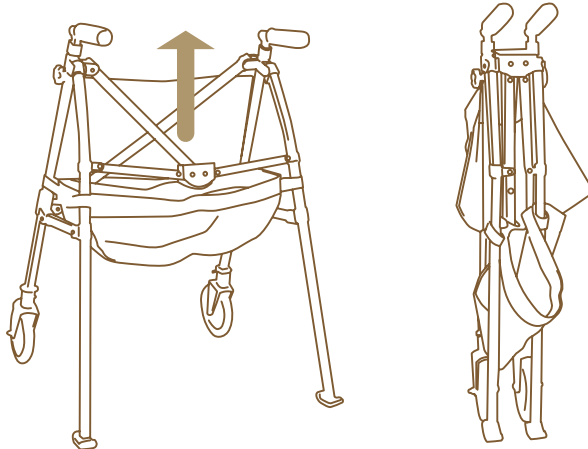

PORTABLE

Quickly and easily folds up for storage in small spaces

LOCKING SWIVEL WHEELS

Locking swivel wheels and rear Easy-Glide feet allows for trouble-free maneuvering

HEIGHT ADJUSTABLE

Adjust 32" to 38.5" in height for users 4'10"-6'8" for the perfect fit

STAY ORGANIZED

Premium organizer pouch & storage basket provide storage while on the go

SPECIFICATIONS

THE DETAILS

 **PRODUCT WEIGHT**
Product weighs 8 lbs

COLLAPSED DIMENSION:
36" H x 5.25" W x 8" D

 **PACKAGE DIMENSIONS**
36.25" L x 8.5" W x 6" H

 **CASE DIMENSIONS**
37.25" L x 9.5" W x
19.25" H, 28 lbs

 **ADJUSTABLE**
Adjusts 32" to
38.5" for users
4'10" - 6'8"

 **STRONG**
Weight capacity
400 lbs

HEIGHT ADJUSTMENT

PORTABLE DESIGN

Simply pull up on the middle bar of the walker to fold it up when you are on the go.