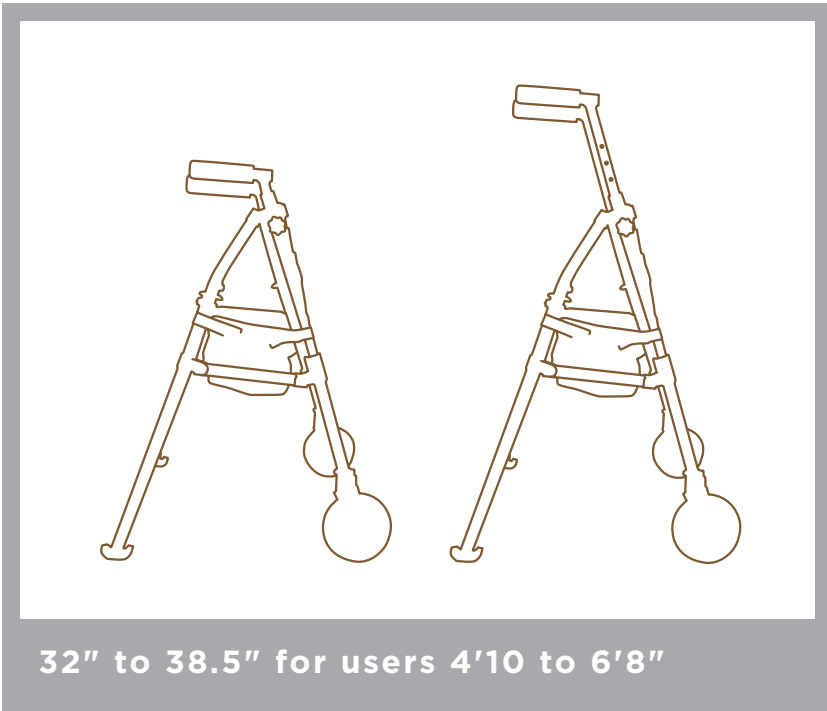

PORTABLE

Quickly and easily folds up for storage in small spaces

LOCKING SWIVEL WHEELS

Locking swivel wheels and rear Easy-Glide feet allows for trouble-free maneuvering

HEIGHT ADJUSTABLE

Adjust 32" to 38.5" in height for users 4'10"-6'8" for the perfect fit

STAY ORGANIZED

Premium organizer pouch & storage basket provide storage while on the go

SPECIFICATIONS

THE DETAILS

 **PRODUCT WEIGHT**
Product weighs 8 lbs

COLLAPSED DIMENSION:
36" H x 5.25" W x 8" D

 **PACKAGE DIMENSIONS**
36.25" L x 8.5" W x 6" H

 **CASE DIMENSIONS**
37.25" L x 9.5" W x
19.25" H, 28 lbs

 **ADJUSTABLE**
Adjusts 32" to
38.5" for users
4'10" - 6'8"

 **STRONG**
Weight capacity
400 lbs

HEIGHT ADJUSTMENT

PORTABLE DESIGN

Simply pull up on the middle bar of the walker to fold it up when you are on the go.