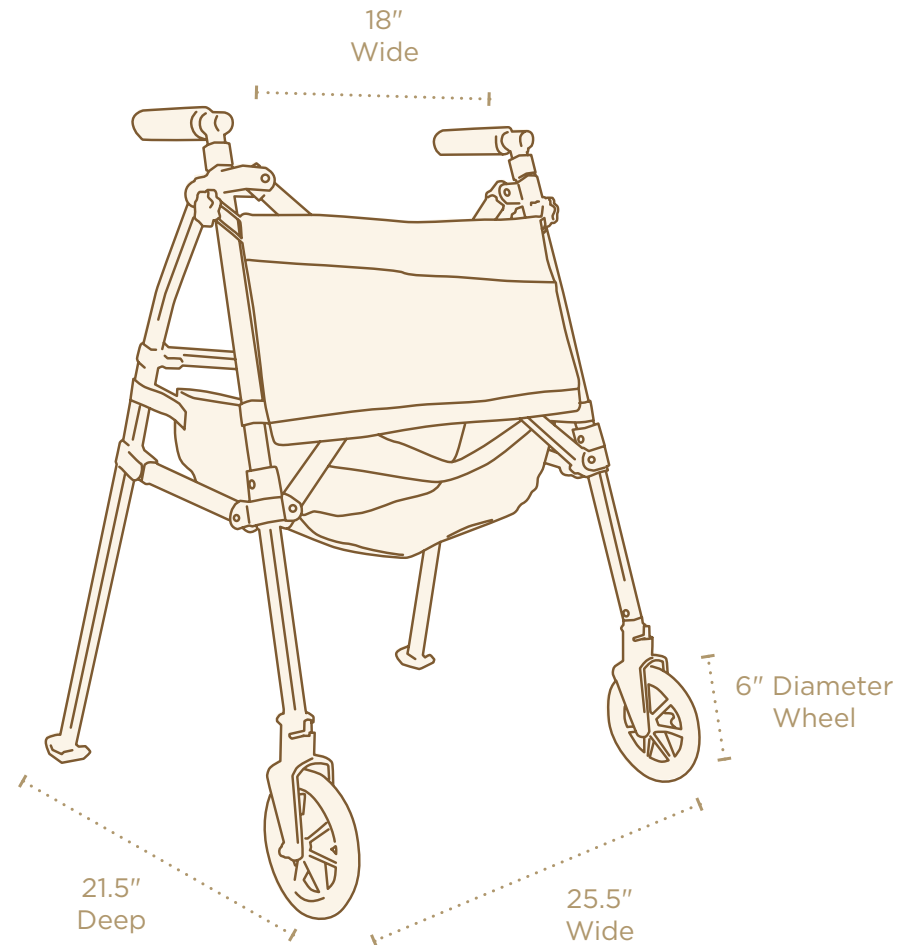

PORTABLE

Quickly and easily folds up for storage in small spaces

LOCKING SWIVEL WHEELS

Locking swivel wheels and rear Easy-Glide feet allows for trouble-free maneuvering

HEIGHT ADJUSTABLE

Adjust 32" to 38.5" in height for users 4'10"-6'8" for the perfect fit

STAY ORGANIZED

Premium organizer pouch & storage basket provide storage while on the go

SPECIFICATIONS

THE DETAILS

 **PRODUCT WEIGHT**
Product weighs 8 lbs

COLLAPSED DIMENSION:
36" H x 5.25" W x 8" D

 **PACKAGE DIMENSIONS**
36.25" L x 8.5" W x 6" H

 **CASE DIMENSIONS**
37.25" L x 9.5" W x
19.25" H, 28 lbs

 **ADJUSTABLE**
Adjusts 32" to
38.5" for users
4'10" - 6'8"

 **STRONG**
Weight capacity
400 lbs

HEIGHT ADJUSTMENT

PORTABLE DESIGN

Simply pull up on the middle bar of the walker to fold it up when you are on the go.