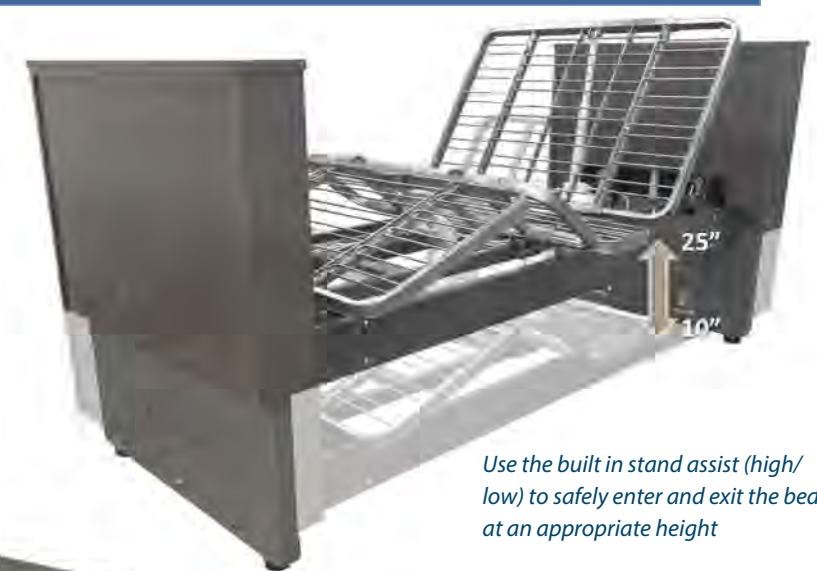

Clinical-Contour® reduces migration while alleviating skin shear and eliminating sliding down towards foot board and repositioning needs

Powered height adjustments allow for a low height of 10" and a high height of 25" (without the sleep surface)