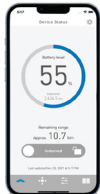

Lightweight

Weighing only 52.9 lbs., the Model F is one of the lightest power chairs on the market today.**

Top Speed

Range

Obstacle Clearance

30.7" turning radius for tight turns

Connect Intelligently

The WHILL app allows you to check key device information and drive the Model F remotely.