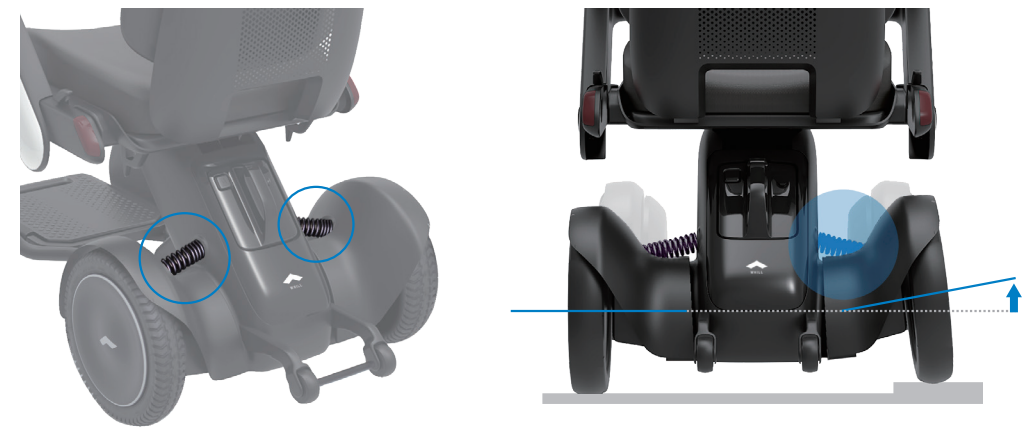

Dimensions:
17" (W) x 11.4" (L) x 9.5" (H)

*Optional feature

Lift the arm to easily sit down in the chair from the side. Stand on the foot support for added stability.

Adventure with WHILL - the Model C12 can make tight turns, allowing you to go places that a typical scooter can't take you.

Turn the power on and adjust the speed with one hand. The device will automatically brake when you release the controller, even on an incline.

Powerful

Impressive power that allows you to see and do more. Live the life you aspire to with the WHILL Model Ci2.

Get out and adventure!

Effortlessly climb over obstacles up to 2" in height with two powerful motors and large front omni-wheels.

Rear wheel suspension absorbs the impact when driving over bumpy roads or obstacles.