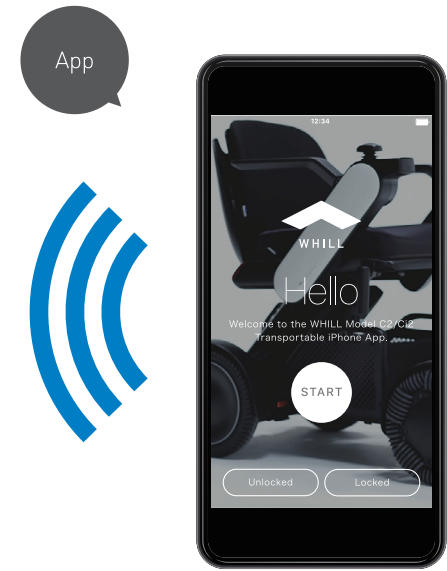

Tail Light

The tail light is clearly visible even with a bag hung over the back support, keeping you safe on the road at night.

Easy Lock

Smart Key (Optional)
Remotely lock the device.

Prevents drifting

Drive straight on a tilted path.

The controller can be positioned on the left or right side.

Battery
Detachable battery.

5

hour charge

6.0 lbs

The battery can be removed and charged in a regular household outlet.

11.2 miles / 18 km

Model Ci2 can travel 11.2 miles on a 5-hour charge, giving you ample power to go about your day.

App

Check your total mileage, distance traveled, battery level and more with the WHILL app*. You can also lock and unlock the unit.

*You will need to install the application beforehand.

The intuitive controller screen allows you to control the unit remotely.