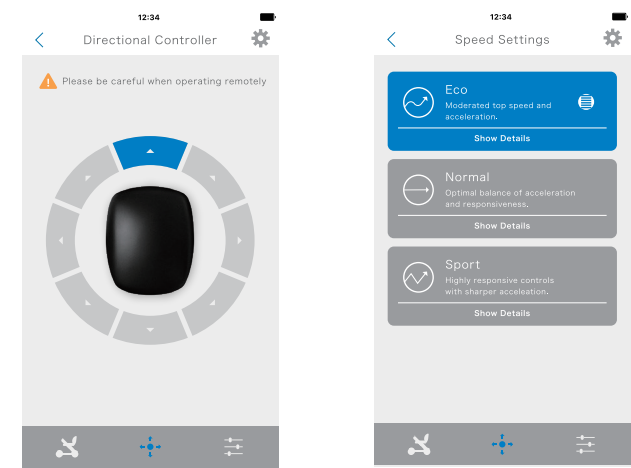

Tail Light

The tail light is clearly visible even with a bag hung over the back support, keeping you safe on the road at night.

Easy Lock

Smart Key (Optional)
Remotely lock the device.

Prevents drifting

Drive straight on a tilted path.

The controller can be positioned on the left or right side.

Battery
Detachable battery.

5

hour charge

6.0 lbs

The battery can be removed and charged in a regular household outlet.

11.2 miles / 18 km

Model Ci2 can travel 11.2 miles on a 5-hour charge, giving you ample power to go about your day.

App

Check your total mileage, distance traveled, battery level and more with the WHILL app*. You can also lock and unlock the unit.

*You will need to install the application beforehand.

The intuitive controller screen allows you to control the unit remotely.