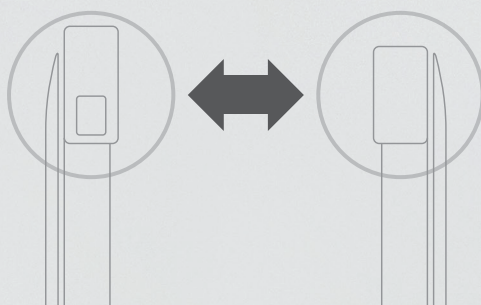

Fitting

The Model Ci2 can be easily adjusted from seat height and back support angle to controller position (right or left drive) to create a comfortable driving experience.

The controller can be positioned on the left or right side.