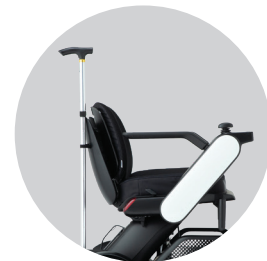

*It is not waterproof. Do not use for protection against rain.

Joystick

You can operate it by grasping it with your hand or holding it between your fingers.

Adjustable Foot Support

Foot support for children and those with a small physique.